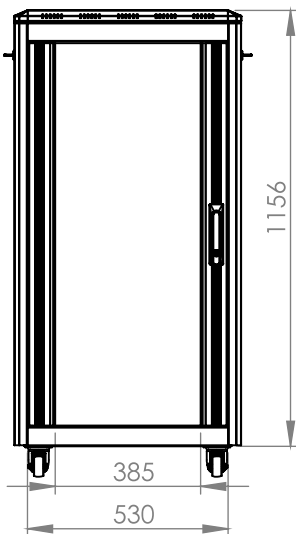

DYNAMIC DATA CABINET

Technical Drawing

Top View

Bottom View

Front Door
Opening Angle

Top Inside View

Front View

Side View

Rear View

Dimensions in
Width & Height

Note: Castors shown fitted for illustration only.

Part Number

Item Code	Manufacturer Code	Product Description	Height	Width	Depth
824243	LN-FS22U6060-BL-121	19" Free Standing Cabinet	22U	600mm	600mm

DYNAMIC DATA CABINET

Technical Drawing