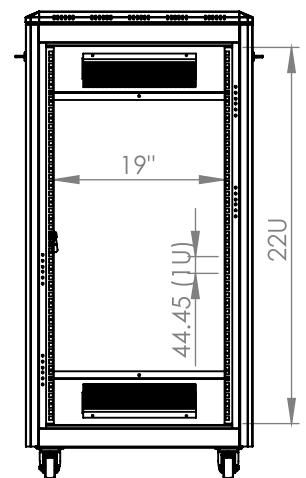

DYNAMIC DATA CABINET

Technical Drawing

Top View

Bottom View

Front Door
Opening Angle

Top Inside View

Front View

Side View

Rear View

Dimensions in
Width & Height

Note: Castors shown fitted for illustration only.

Part Number

Item Code	Manufacturer Code	Product Description	Height	Width	Depth
824243	LN-FS22U6060-BL-121	19" Free Standing Cabinet	22U	600mm	600mm

DYNAMIC DATA CABINET

Technical Drawing