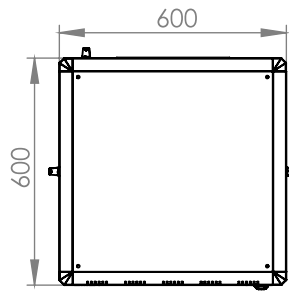

DYNAMIC DATA CABINET

Technical Drawing

Top View

Bottom View

Front Door
Opening Angle

Top Inside View

Front View

Side View

Rear View

Dimensions in
Width & Height

Note: Castors shown fitted for illustration only.

Part Number

Item Code	Manufacturer Code	Product Description	Height	Width	Depth
824243	LN-FS22U6060-BL-121	19" Free Standing Cabinet	22U	600mm	600mm

DYNAMIC DATA CABINET

Technical Drawing