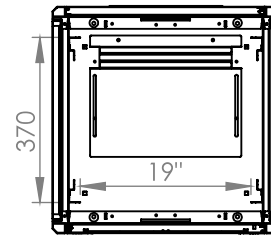

DYNAMIC DATA CABINET

Technical Drawing

Top View

Bottom View

Front Door
Opening Angle

Top Inside View

Front View

Side View

Rear View

Dimensions in
Width & Height

Note: Castors shown fitted for illustration only.

Part Number

Item Code	Manufacturer Code	Product Description	Height	Width	Depth
824243	LN-FS22U6060-BL-121	19" Free Standing Cabinet	22U	600mm	600mm

DYNAMIC DATA CABINET

Technical Drawing