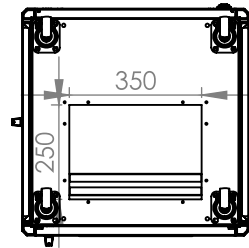

DYNAMIC DATA CABINET

Technical Drawing

Top View

Bottom View

Front Door
Opening Angle

Top Inside View

Front View

Side View

Rear View

Dimensions in
Width & Height

Note: Castors shown fitted for illustration only.

Part Number

Item Code	Manufacturer Code	Product Description	Height	Width	Depth
824243	LN-FS22U6060-BL-121	19" Free Standing Cabinet	22U	600mm	600mm

DYNAMIC DATA CABINET

Technical Drawing